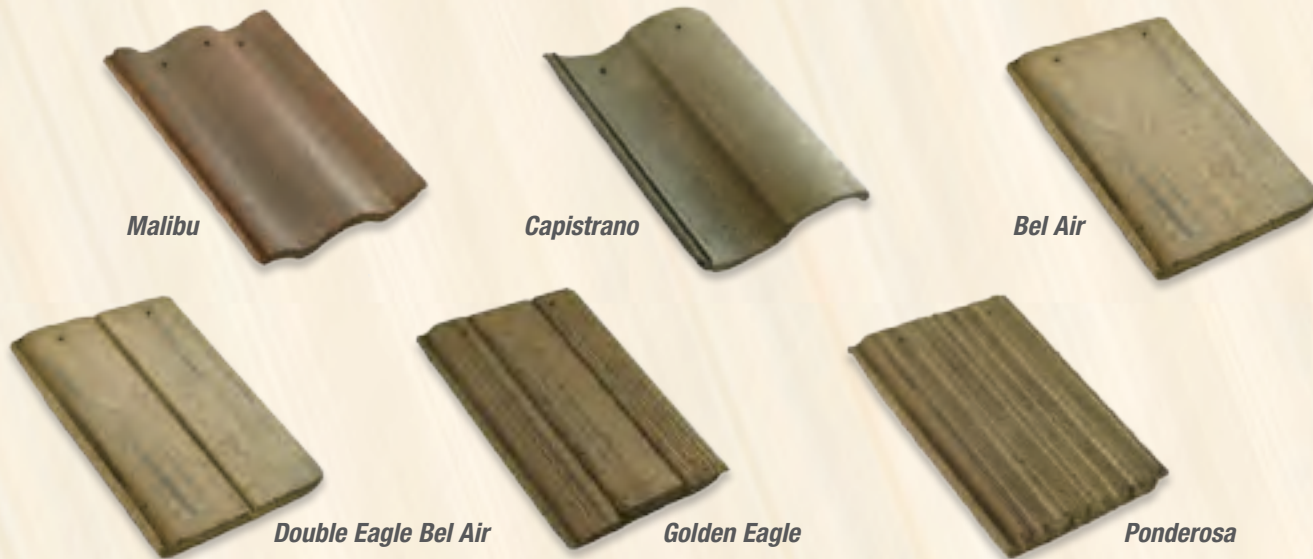

Unmatched Beauty And Curb Appeal

Our products emulate historic roofing materials such as wood shake, clay and slate—but are much more affordable alternatives. Eagle offers a wide array of colors and styles designed to enhance any architectural style. Not only does your home benefit from improved energy efficiency and durability, it will enhance your curb appeal and resale value.

Discover Eagle. Discover American Made Quality.

We invite you to explore the styles and colors of Eagle products in this brochure, and we hope you will make Eagle your company of choice. We will do everything in our power to ensure that you become another satisfied Eagle customer.

***Actual savings will vary based on geographic location, installation methods and building characteristics.

An Eagle Tile Roof. The Choice Is Easy.

Eagle Profiles

Choose From A Variety Of Profiles Designed To Complement Any Architectural Style

Eagle Colors

Eagle Star Price Category Reference

Throughout the product sections, you will see our star rating designations with each product. This has been developed to assist in your budgeting process. A single star denotes the most economical color choice, while three stars represents our richest blends and color schemes.