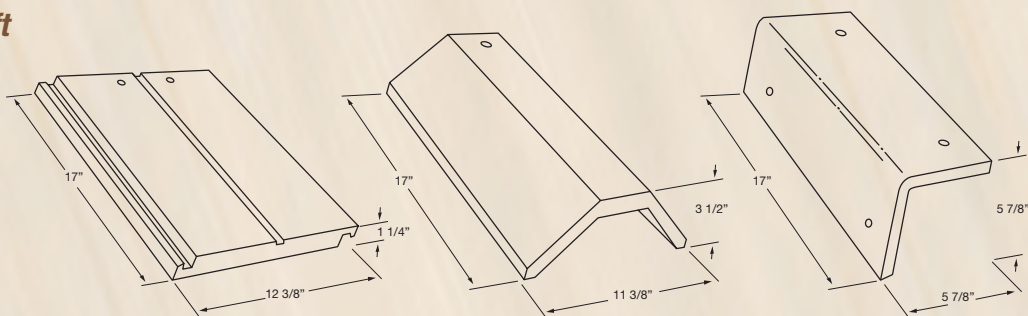

★★★

CRRC:
0918-0007

Double Eagle Bel Air

88.5 Tiles per 100 sq ft
with 3" headlap

970 Aprox installed
weight field tile
per 100 sq ft

See our complementary accessories on page 32-35

Double Eagle Bel Air
4007 Boca Cream