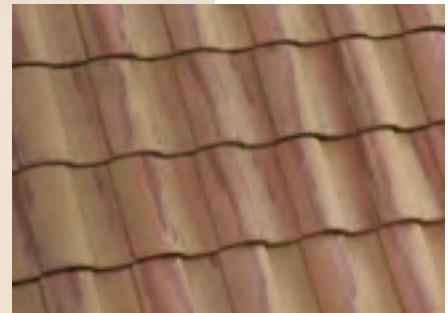

Capistrano Artisan – Boosted
39714 Summerfield

39706 Grand Canyon
Terracotta, Cream, Brown Streaks
Ref Emi SRI A.Ref A.SRI
.32 .87 33 .28 28

★★★

39708 Cimarron Canyon
Tan, Cream, Dark Brown Streaks

★★★

39711 Indian Summer
Gold, Terracotta, Maroon Streaks