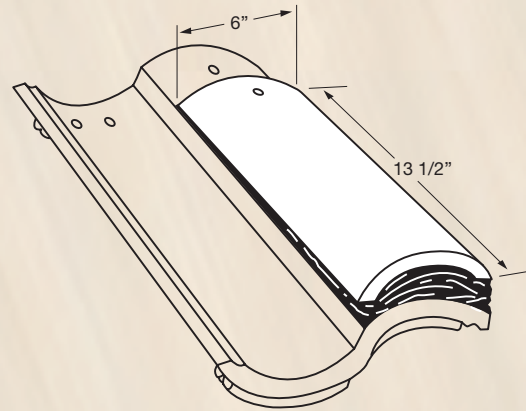

| % used on roof | Aprox. installed weight field tile per 100 sq ft |
|------------------------|---|
| 10% Application | 968 |
| 20% Application | 1056 |
| 30% Application | 1144 |

Each Boosted Capistrano cap weighs approx 4.8 lbs.