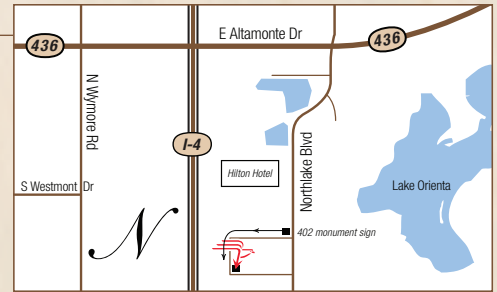

Samples

- Full Size samples
- Slice Box samples
- 3" x 3" Cut samples
- 1" x 3" Cut samples
- Custom Blend mock ups

Orlando

402 Northlake Blvd., Suite 1028
Altamonte Springs, FL 32701
Phone: 407-691-7100
Fax: 407-691-5117
sonjar@eagleroofting.com