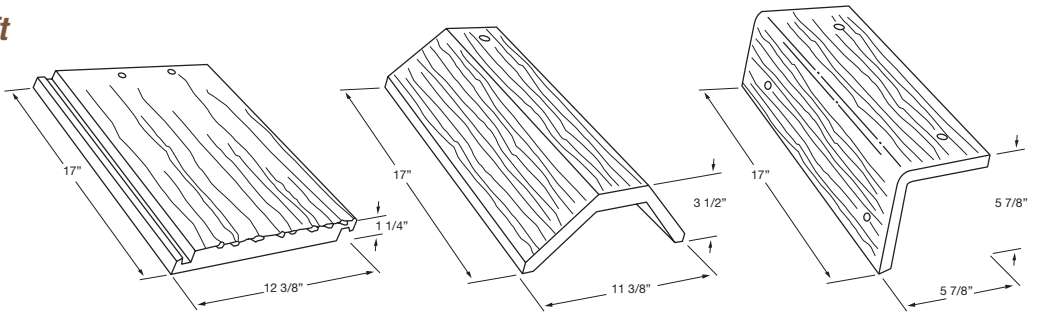

970 Aprox installed weight field tile per 100 sq ft

See our complementary accessories on page 32-35

5502 Arcadia ★
Brown, Black Streaks
Ref Emi SRI A.Ref A.SRI CRRC:
.13 .94 12 .15 15 0918-0043 

5503 Sierra Madre ★
Charcoal, Black Streaks