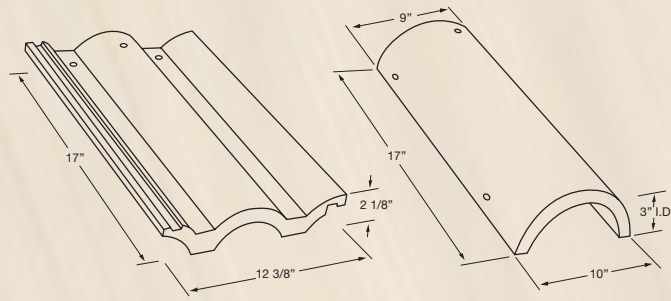

Malibu

88 Tiles per 100 sq ft
with 3" headlap

770 Aprox installed weight
field tile per 100 sq ft

See our complementary accessories on page 32-35