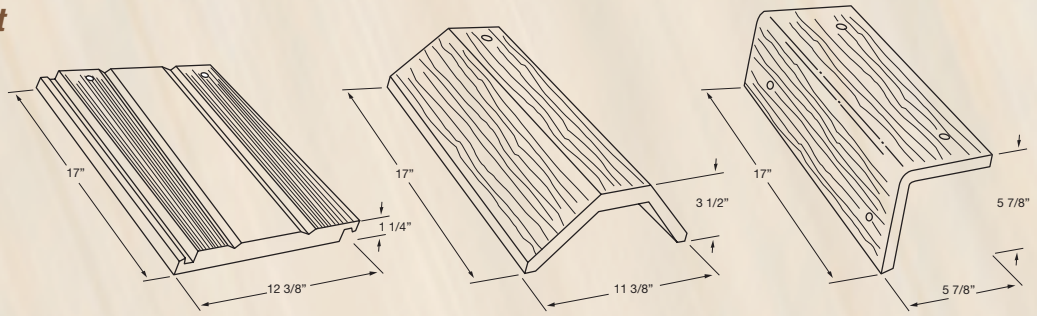

Double Eagle Bel Air
 4011 Flintridge Gray

Golden Eagle

88.5 Tiles per 100 sq ft with 3" headlap

970 Aprox installed weight field tile per 100 sq ft

See our complementary accessories on page 32-35

1546 Rockledge
Dark Charcoal, Rust, Red Streaks