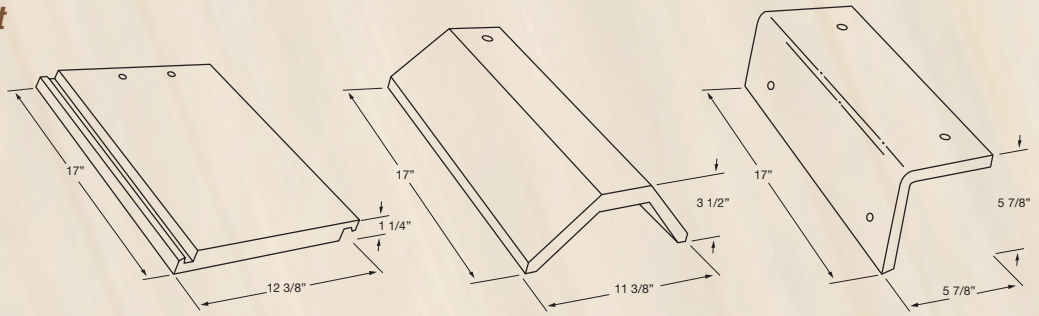

Boosted Capistrano

10% Boosted

20% Boosted

30% Boosted

Bel Air

88.5 Tiles per 100 sq ft
with 3" headlap

970 Aprox installed
weight field tile
per 100 sq ft

See our complementary accessories on page 32-35