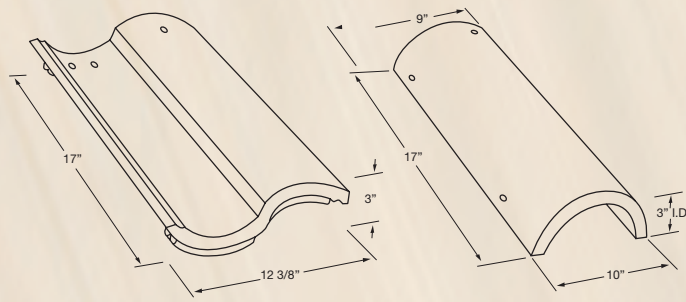

29682 Cypress Isles Blend ★★★
Grays, Terracotta, Tan Blend

Malibu
2773 Walnut Creek Blend

Capistrano

88.5 Tiles per 100 sq ft
with 3" headlap

880 Aprox installed weight
field tile per 100 sq ft

See our complementary accessories on page 32-35