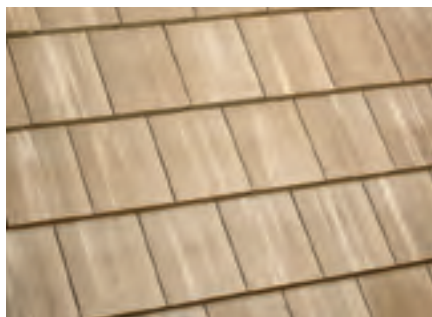

★★
4507 Boca Cream
Mocha, Cream Streaks
Ref Emi SRI A.Ref A.SRI CRRC: .32 .90 34 .28 37 0918-0062