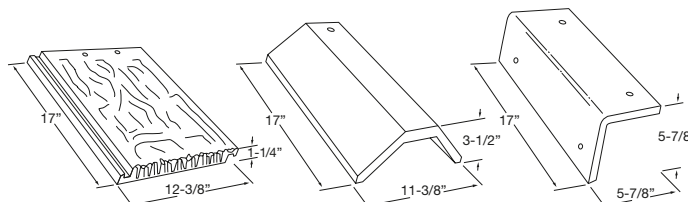

Tiles per 100 sq ft
with 3" headlap

Approx. installed weight
field tile per 100 sq ft

88.5

Standard 970
Eaglelite 720

Tapered Slate

12 3/8" wide x 17" long

Tiles per 100 sq ft
with 3" headlap

Approx. installed weight
field tile per 100 sq ft

88.5

Standard 970
Eaglelite 720

Textured Slate

12 3/8" wide x 17" long

Tiles per 100 sq ft
with 3" headlap

Approx. installed weight
field tile per 100 sq ft

88.5

Standard 970
Eaglelite 720

Textured Slate with Copper

12 3/8" wide x 17" long

Tiles per 100 sq ft
with 3" headlap

Approx. installed weight
field tile per 100 sq ft

88.5

Standard 970
Eaglelite 720

Eagle Roofing Products Concrete Roof Tile Technical Specifications