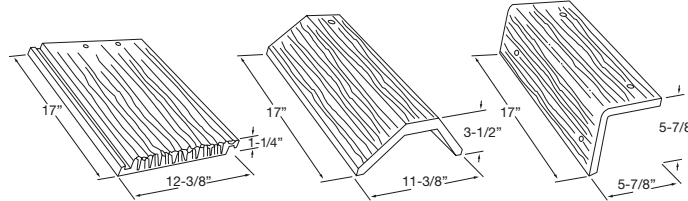

Estate	12 3/8" wide x 17" long	Tiles per 100 sq ft with 3" headlap	Approx. installed weight field tile per 100 sq ft
		88.5	Standard 970 Eaglelite 720

Golden Eagle	12 3/8" wide x 17" long	Tiles per 100 sq ft with 3" headlap	Approx. installed weight field tile per 100 sq ft
		88.5	Standard 970 Eaglelite 720

Eagle Roofing Products Concrete Roof Tile

Technical Specifications

EAGLELITE
Lightweight, Firesafe Roof Tile

EAGLE
ROOFING PRODUCTS
USA Owned. USA Made.

Standard Weight & Lightweight Availability Varies By Region: Please refer to your respective regional brochure, or visit eagleroofing.com/browse-tile to view profiles & weights within your selected region.

Ponderosa

12 3/8" wide x 17" long

Tiles per 100 sq ft
with 3" headlap

Approx. installed weight
field tile per 100 sq ft

88.5

Standard 970
Eaglelite 720

Double Eagle Ponderosa

12 3/8" wide x 17" long

Tiles per 100 sq ft
with 3" headlap

Approx. installed weight
field tile per 100 sq ft

88.5

Standard 970
Eaglelite 720

Tapered Slate

12 3/8" wide x 17" long

Tiles per 100 sq ft
with 3" headlap

Approx. installed weight
field tile per 100 sq ft