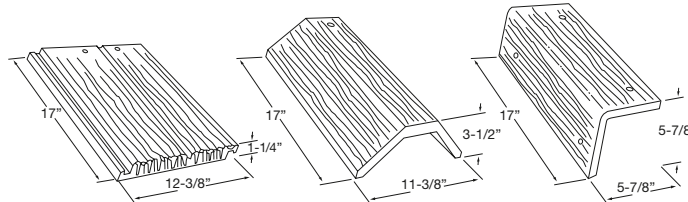

Ponderosa

12 3/8" wide x 17" long

Tiles per 100 sq ft
with 3" headlap

Approx. installed weight
field tile per 100 sq ft

88.5

Standard 970
Eaglelite 720

Double Eagle Ponderosa

12 3/8" wide x 17" long

Tiles per 100 sq ft
with 3" headlap

Approx. installed weight
field tile per 100 sq ft

88.5

Standard 970
Eaglelite 720

Tapered Slate

12 3/8" wide x 17" long

Tiles per 100 sq ft
with 3" headlap

Approx. installed weight
field tile per 100 sq ft

88.5

Standard 970
Eaglelite 720

Textured Slate

12 3/8" wide x 17" long

Tiles per 100 sq ft
with 3" headlap

Approx. installed weight
field tile per 100 sq ft

88.5

Standard 970
Eaglelite 720