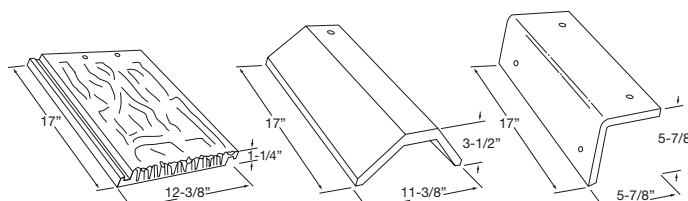

Tiles per 100 sq ft
with 3" headlap

Approx. installed weight
field tile per 100 sq ft

88.5

Standard 970
Eaglelite 720

Tapered Slate

12 3/8" wide x 17" long

Tiles per 100 sq ft
with 3" headlap

Approx. installed weight
field tile per 100 sq ft

88.5

Standard 970
Eaglelite 720

Textured Slate

12 3/8" wide x 17" long

Tiles per 100 sq ft
with 3" headlap

Approx. installed weight
field tile per 100 sq ft

88.5

Standard 970
Eaglelite 720

Textured Slate with Copper

12 3/8" wide x 17" long

Tiles per 100 sq ft
with 3" headlap

Approx. installed weight
field tile per 100 sq ft

88.5

Standard 970
Eaglelite 720

Eagle Roofing Products Concrete Roof Tile Technical Specifications