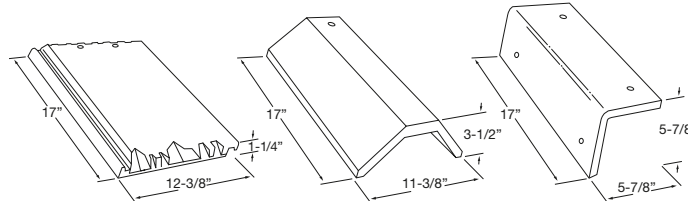

Ponderosa

12 3/8" wide x 17" long

Tiles per 100 sq ft
with 3" headlap

Approx. installed weight
field tile per 100 sq ft

88.5

Standard 970
Eaglelite 720

Double Eagle Ponderosa

12 3/8" wide x 17" long

Tiles per 100 sq ft
with 3" headlap

Approx. installed weight
field tile per 100 sq ft

88.5

Standard 970
Eaglelite 720

Tapered Slate

12 3/8" wide x 17" long

Tiles per 100 sq ft
with 3" headlap

Approx. installed weight
field tile per 100 sq ft

88.5

Standard 970
Eaglelite 720

Textured Slate

12 3/8" wide x 17" long

Tiles per 100 sq ft
with 3" headlap

Approx. installed weight
field tile per 100 sq ft

88.5

Standard 970
Eaglelite 720

Textured Slate with Copper

12 3/8" wide x 17" long

Tiles per 100 sq ft
with 3" headlap

Approx. installed weight
field tile per 100 sq ft

88.5

Standard 970
Eaglelite 720

Eagle Roofing Products Concrete Roof Tile Technical Specifications